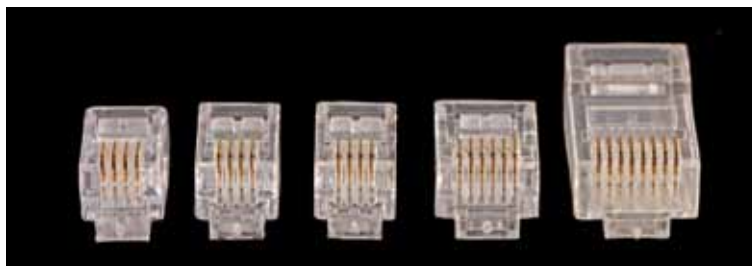

SECTION 1 - Miscellaneous

Plugs - 5 versions available.

431A	4 way, right hand
430A	4 way left hand
631A	6 way, right hand
630A	6 way, left hand

Order Ref.
A 002
ASK
A 003
ASK

Plugs – modular type

8P8C	RJ45 Cat5e
8P8C	RJ45 Cat6
8P8C	RJ45 Shielded
6P6C	
6P4C	
4P4C	Short latch
4P4C	Long latch

Order Ref.
A 039
A 040
A 041
A 042
A 043
A 044
A 045

Adaptors and Switches

4 way, double, compact
6 way, double, compact
BT - RJ11 adaptor
RJ11 Double Adaptor
RJ45 Double Adaptor
ADSL splitter

Order Ref.
A 004
A 005
ASK
A 037
A 038
A 057

Couplers

RJ45 - RJ45 coupler (cross wired, 1-8, 8-1)
RJ45 - RJ45 coupler (straight wired, 1-1, 8-8)
RJ11 - RJ11 coupler (cross wired, 1-6, 6-1)
RJ11 - RJ11 coupler (straight wired, 1-1, 6-6)

Order Ref.
D 020
D 021
A 006
A 007